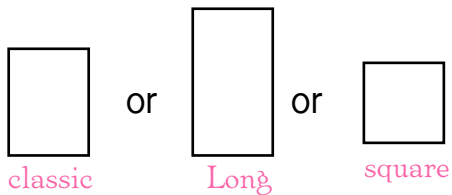

*All our styles can be boxed and embellished. They also can be cut and shaped to your taste. (i.e. round edged invite)

Lela New York - Style & Shape Menu

Any questions, please call us at: 718 - 767 - 2717.

NEW YORK

www.lelanewyork.com

Directions Card & Thank You Card

STYLE

SHAPE

Classic Set:

Folded Set:

Menus

STYLE

SHAPE

Classic Set:

Wedding Programs

STYLE

SHAPE

Classic Set:

Folded Set:

Booklet Set:

(available in 4pages, 8 pages and 12 pages)

Lela New York - Style & Shape Menu

Any questions, please call us at: 718 - 767 - 2717.

NEW YORK

www.lelanewyork.com

Escort Cards/Place Cards

STYLE	SHAPE
Classic Set:	 or  classic square
Folded Set:	 landscape
2 Piece Set:	 + 